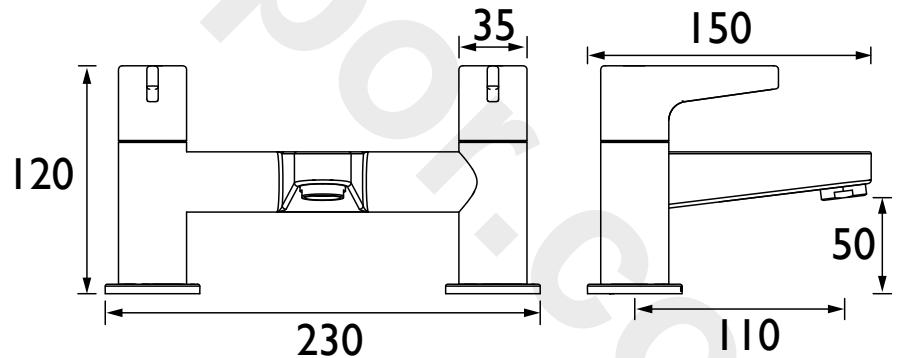

### Specification

Product Type:	Bathroom Tap
Main Construction Material:	Brass
Mount Type:	Deck
Handle Type:	Lever
Connection Inlet:	3/4" BSP
Connection Outlet:	M24 Flow Straightener
Number of Tap Holes:	2
Valve/Cartridge Type:	1/4 Turn 3/4" Ceramic Disc Valve
Plumbing System Requirements:	Suitable for all plumbing systems, ideally balanced
Minimum Dynamic Pressure (bar):	0.2 bar
Maximum Dynamic Pressure (bar):	5.0 bar
Maximum Hot Water Temperature °C:	65°C
Maximum Static Pressure (bar):	10 bar
Flow Type:	Single
Isolation Included:	No

### Dimensions (measurements in mm)